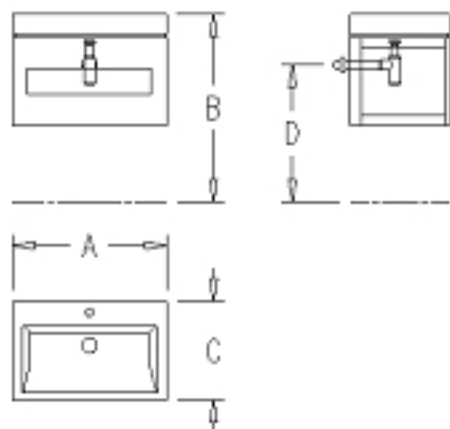

## "ATIC" 700(28") & P07

REFERENCE	FINISH
8423561 118540	BEECH/WHITE CERAMIC
8423561 118557	WENGE/WHITE CERAMIC
8423561 121250	BEECH/WHITE CERAMIC-GREEN
8423561 121267	BEECH/WHITE CERAMIC-RED DOOR
8423561 121274	BEECH/WHITE CERAMIC-BEIGE
8423561 121281	BEECH/WHITE CERAMIC-ORANGE D.
8423561 121298	WENGE/WHITE CERAMIC-GREEN
8423561 121304	WENGE/WHITE CERAMIC-RED DOOR
8423561 121311	WENGE/WHITE CERAMIC-BEIGE
8423561 121328	WENGE/WHITE CERAMIC-ORANGE
8423561 121588	WASHED OAK/WHITE CERAMIC
8423561 126798	ASH WOOD/WHITE CERAMIC

A: 27,56" B: 33,46" C: 17,72" D: 24,41"